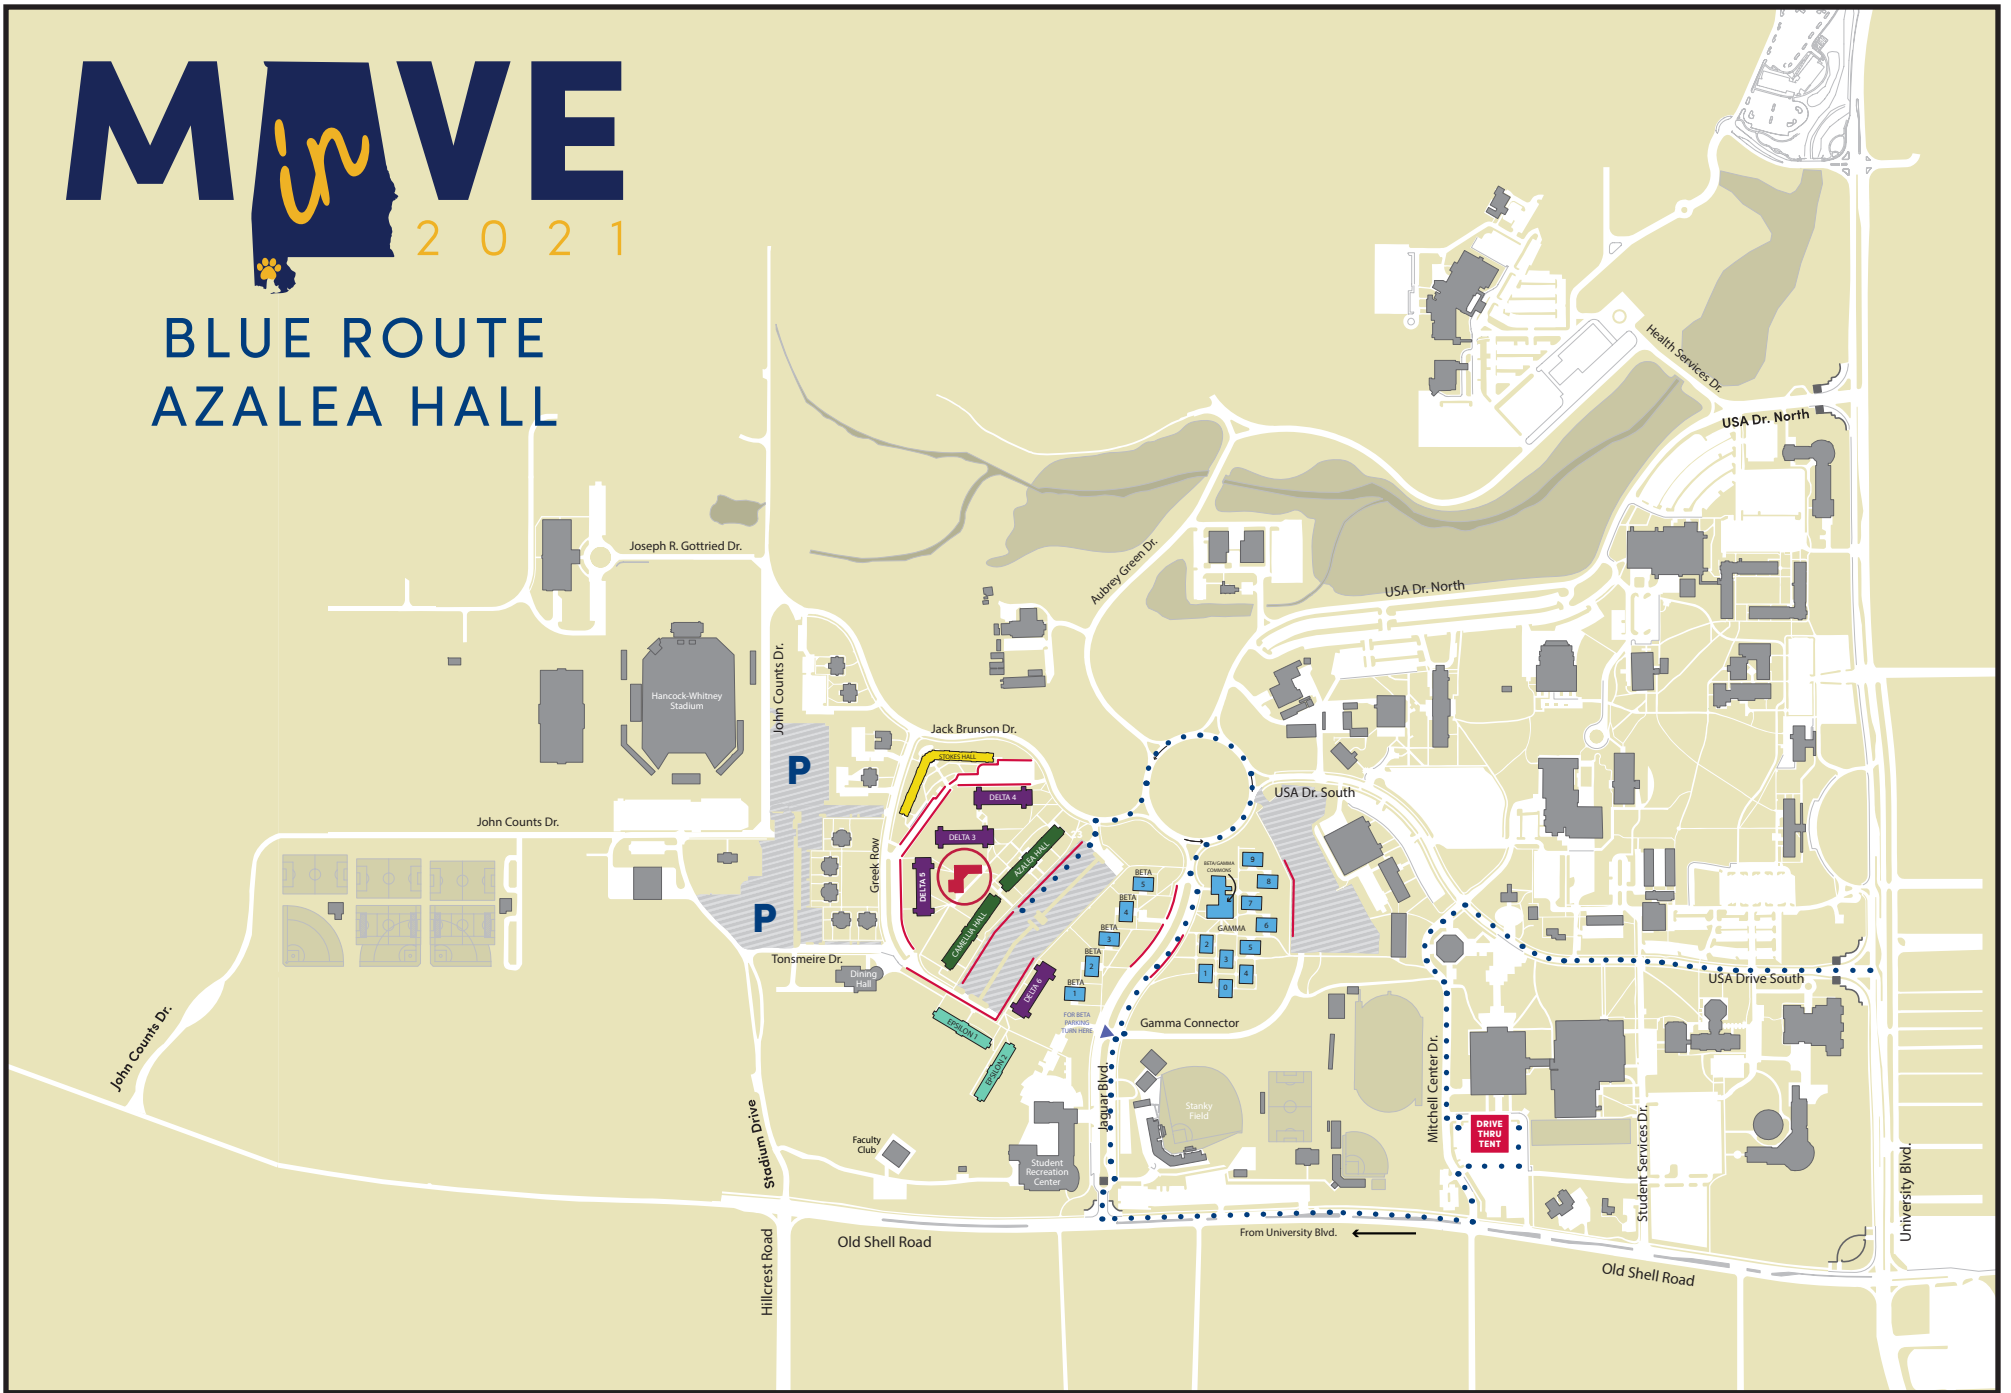

BLUE ROUTE AZALEA HALL

 Central Housing Office

 Driving Route

 DRIVE THRU TENT

 Designated Parking Zone

 Unloading Zone