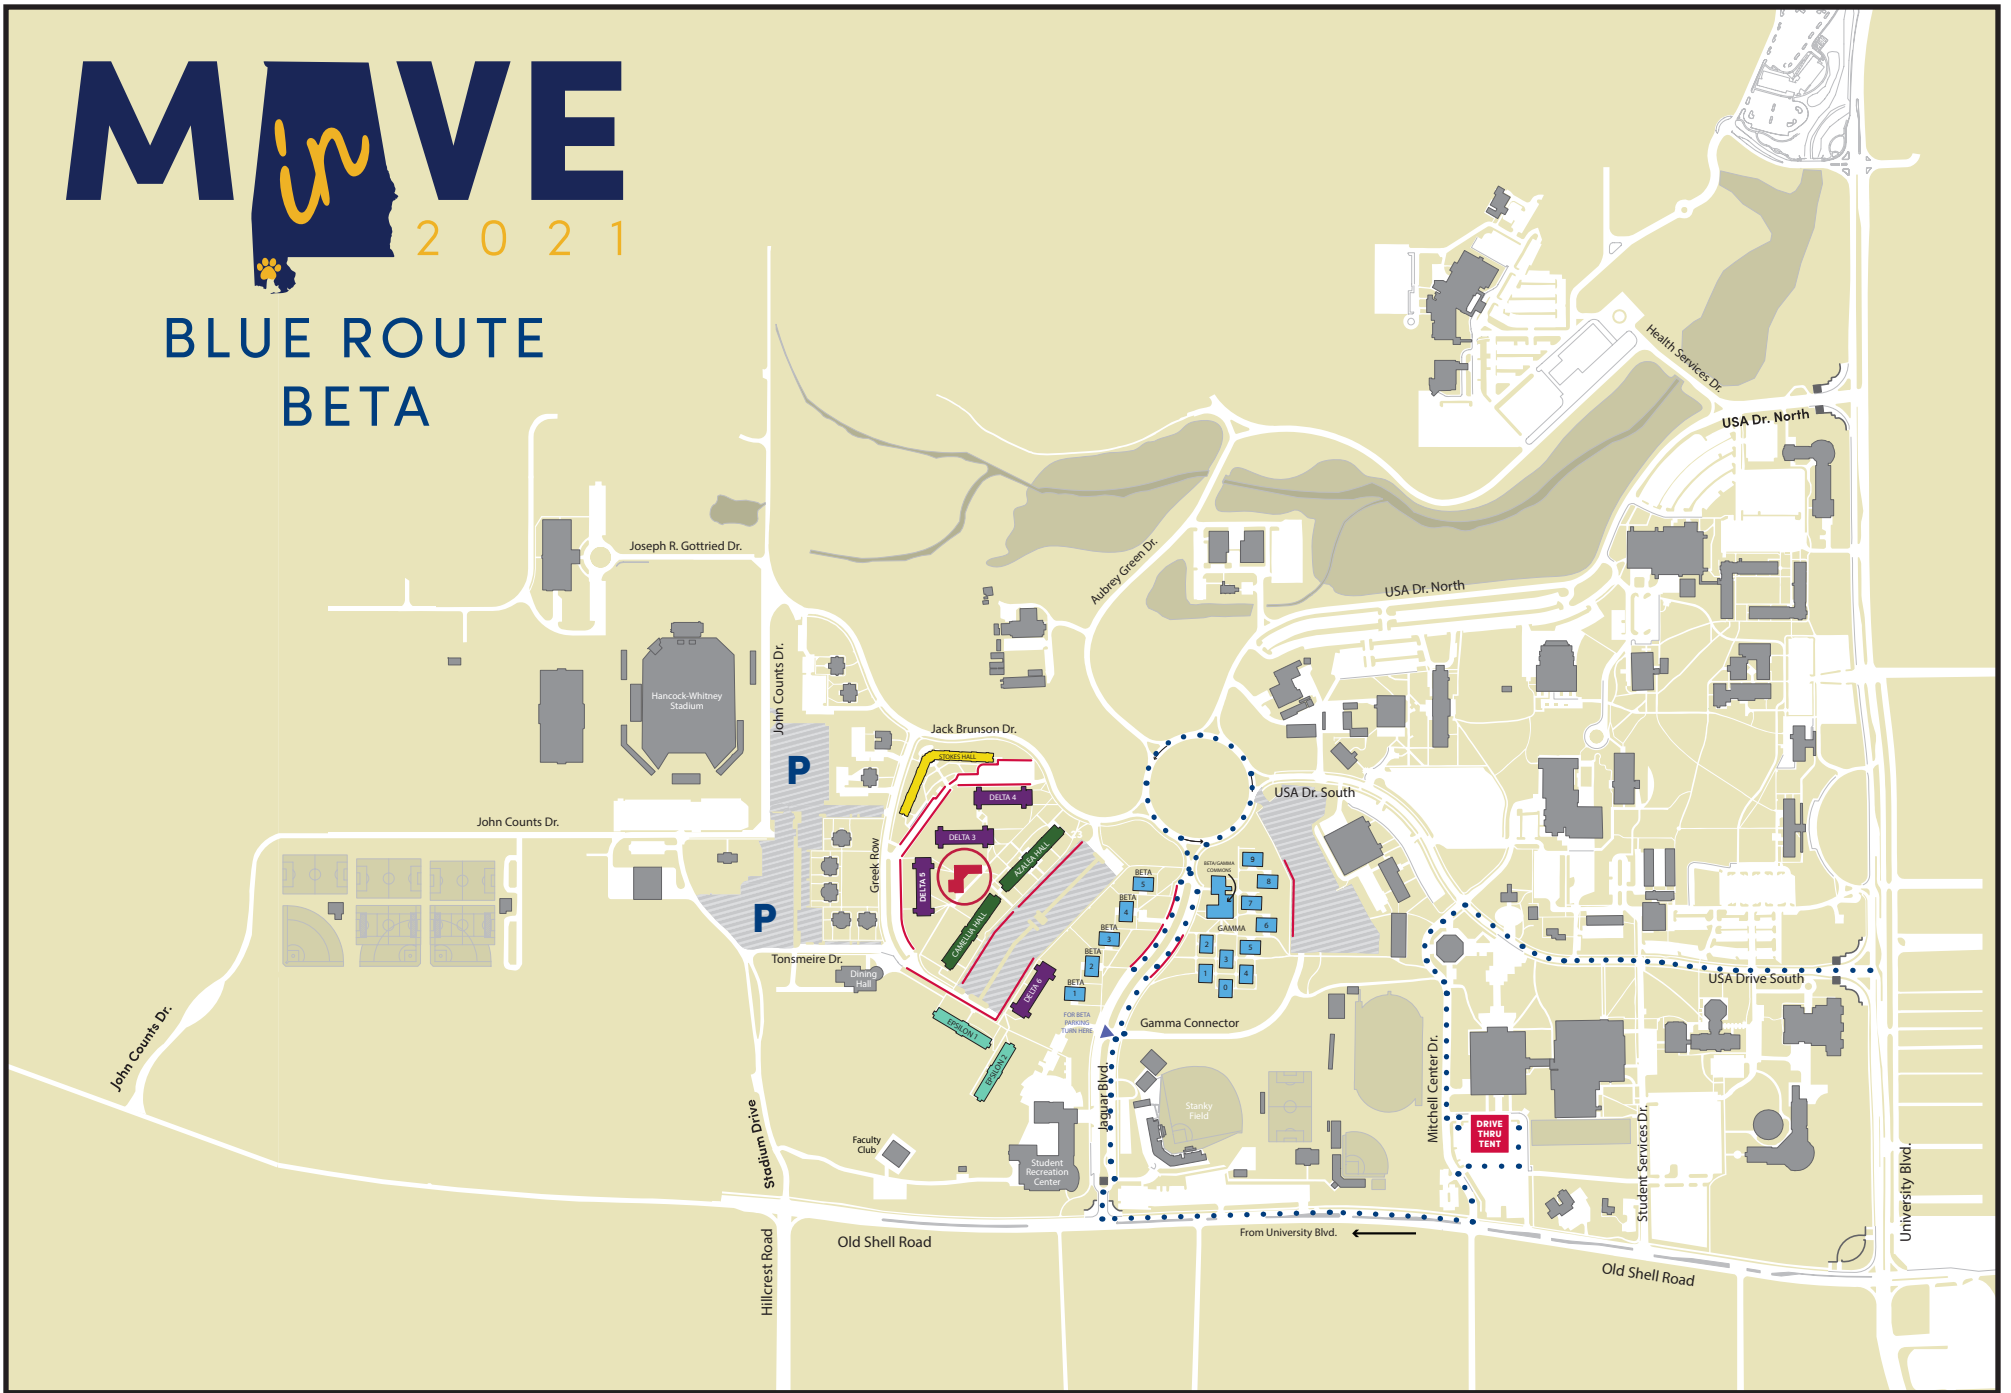

M*in*VE

2021

BLUE ROUTE BETA

 Central Housing Office

 Driving Route

 DRIVE THRU TENT

Drive-Thru Tent

 Designated Parking Zone

 Unloading Zone