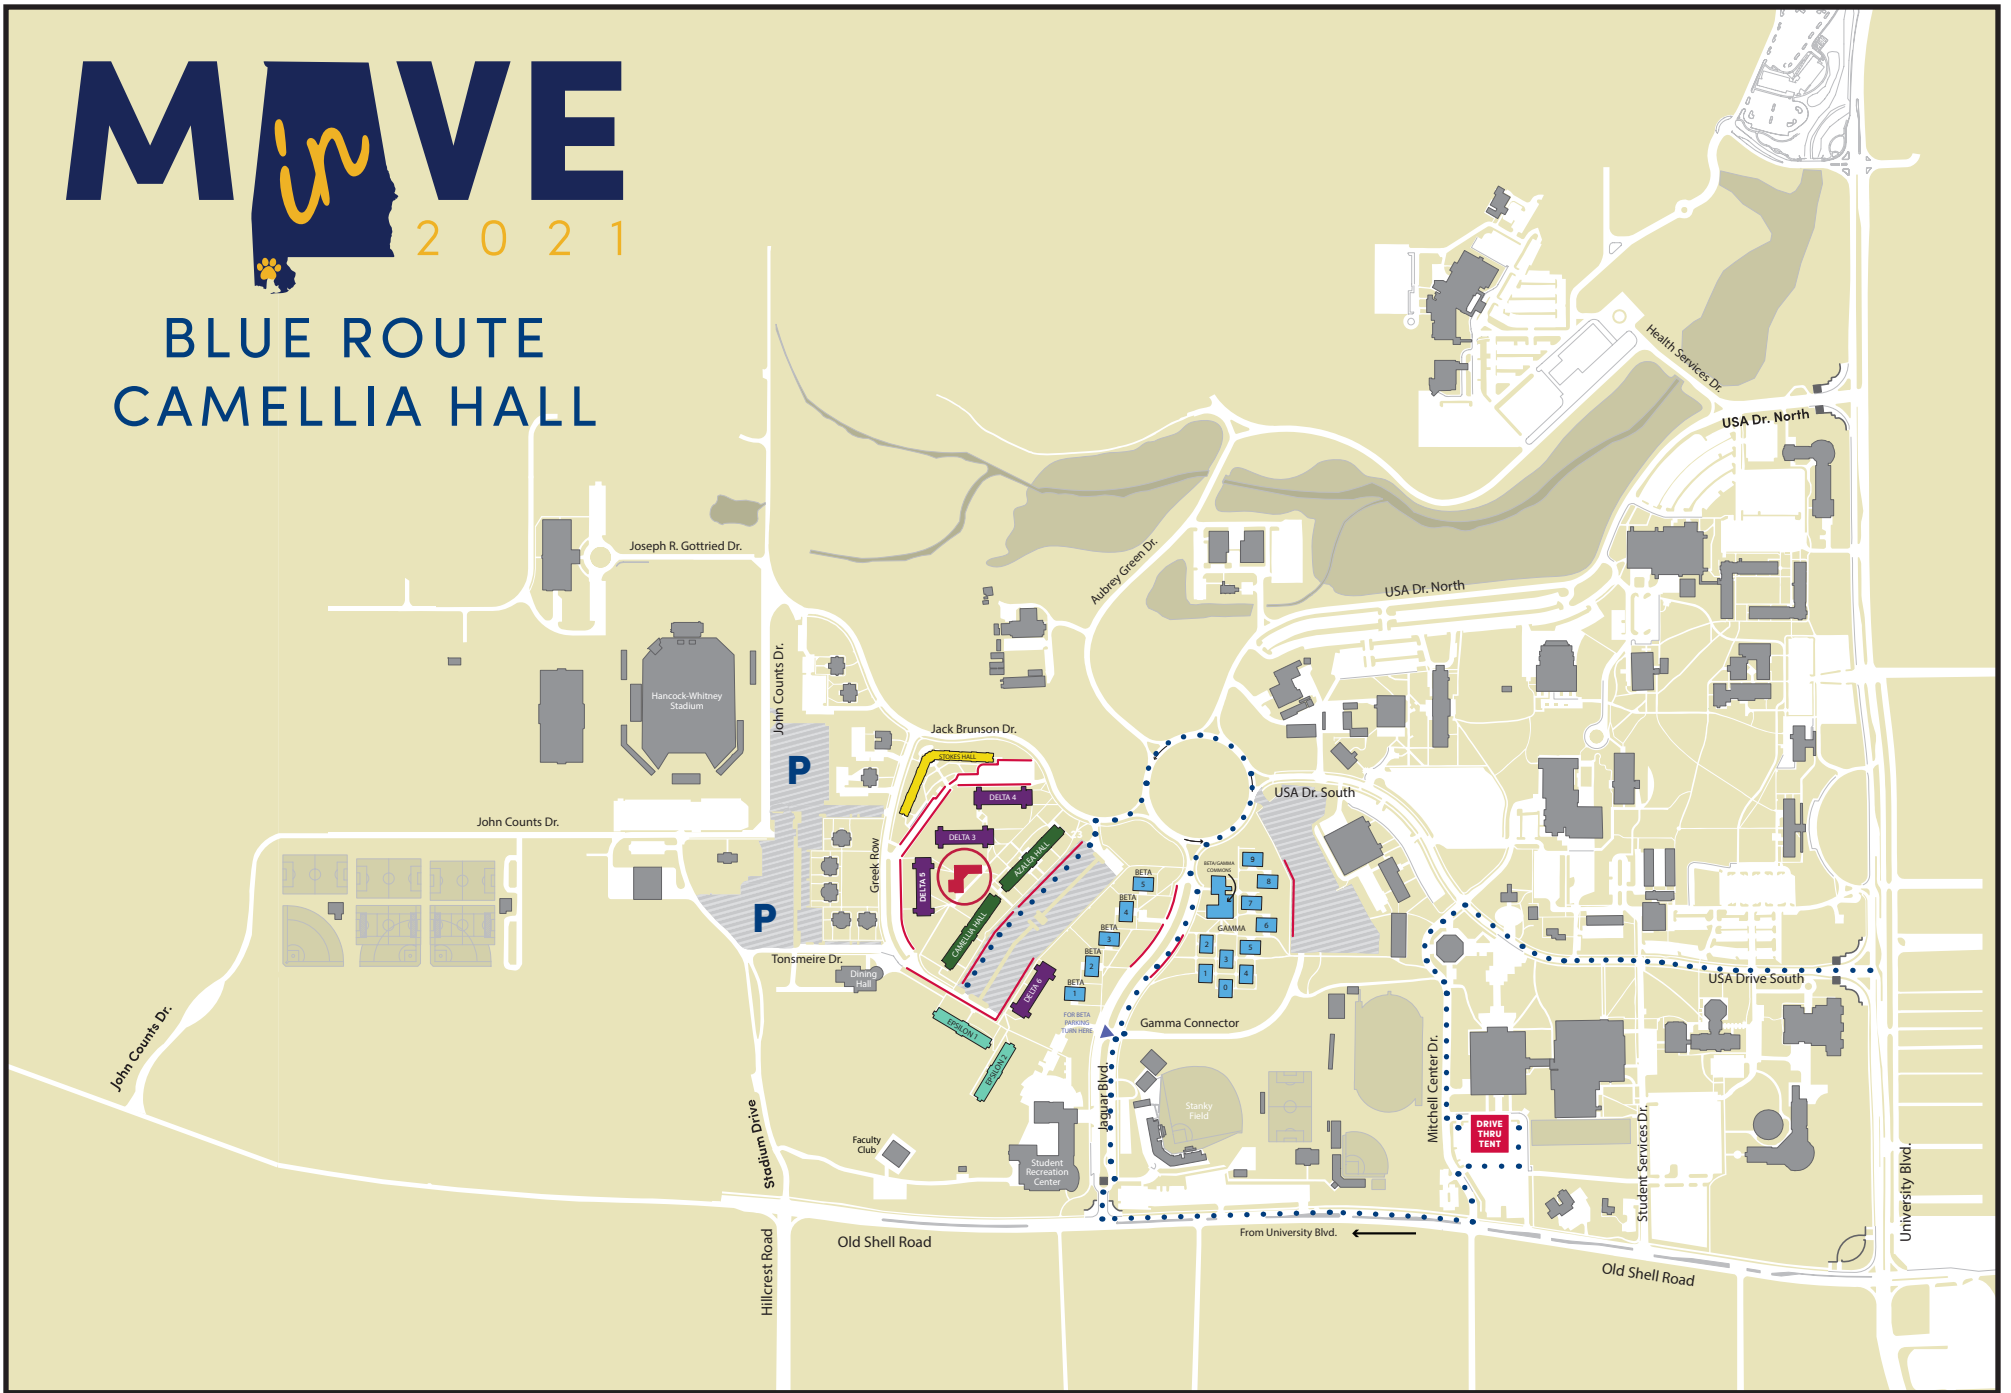

BLUE ROUTE CAMELLIA HALL

 Central Housing Office

 Driving Route

 Drive-Thru Tent

 Designated Parking Zone

 Unloading Zone