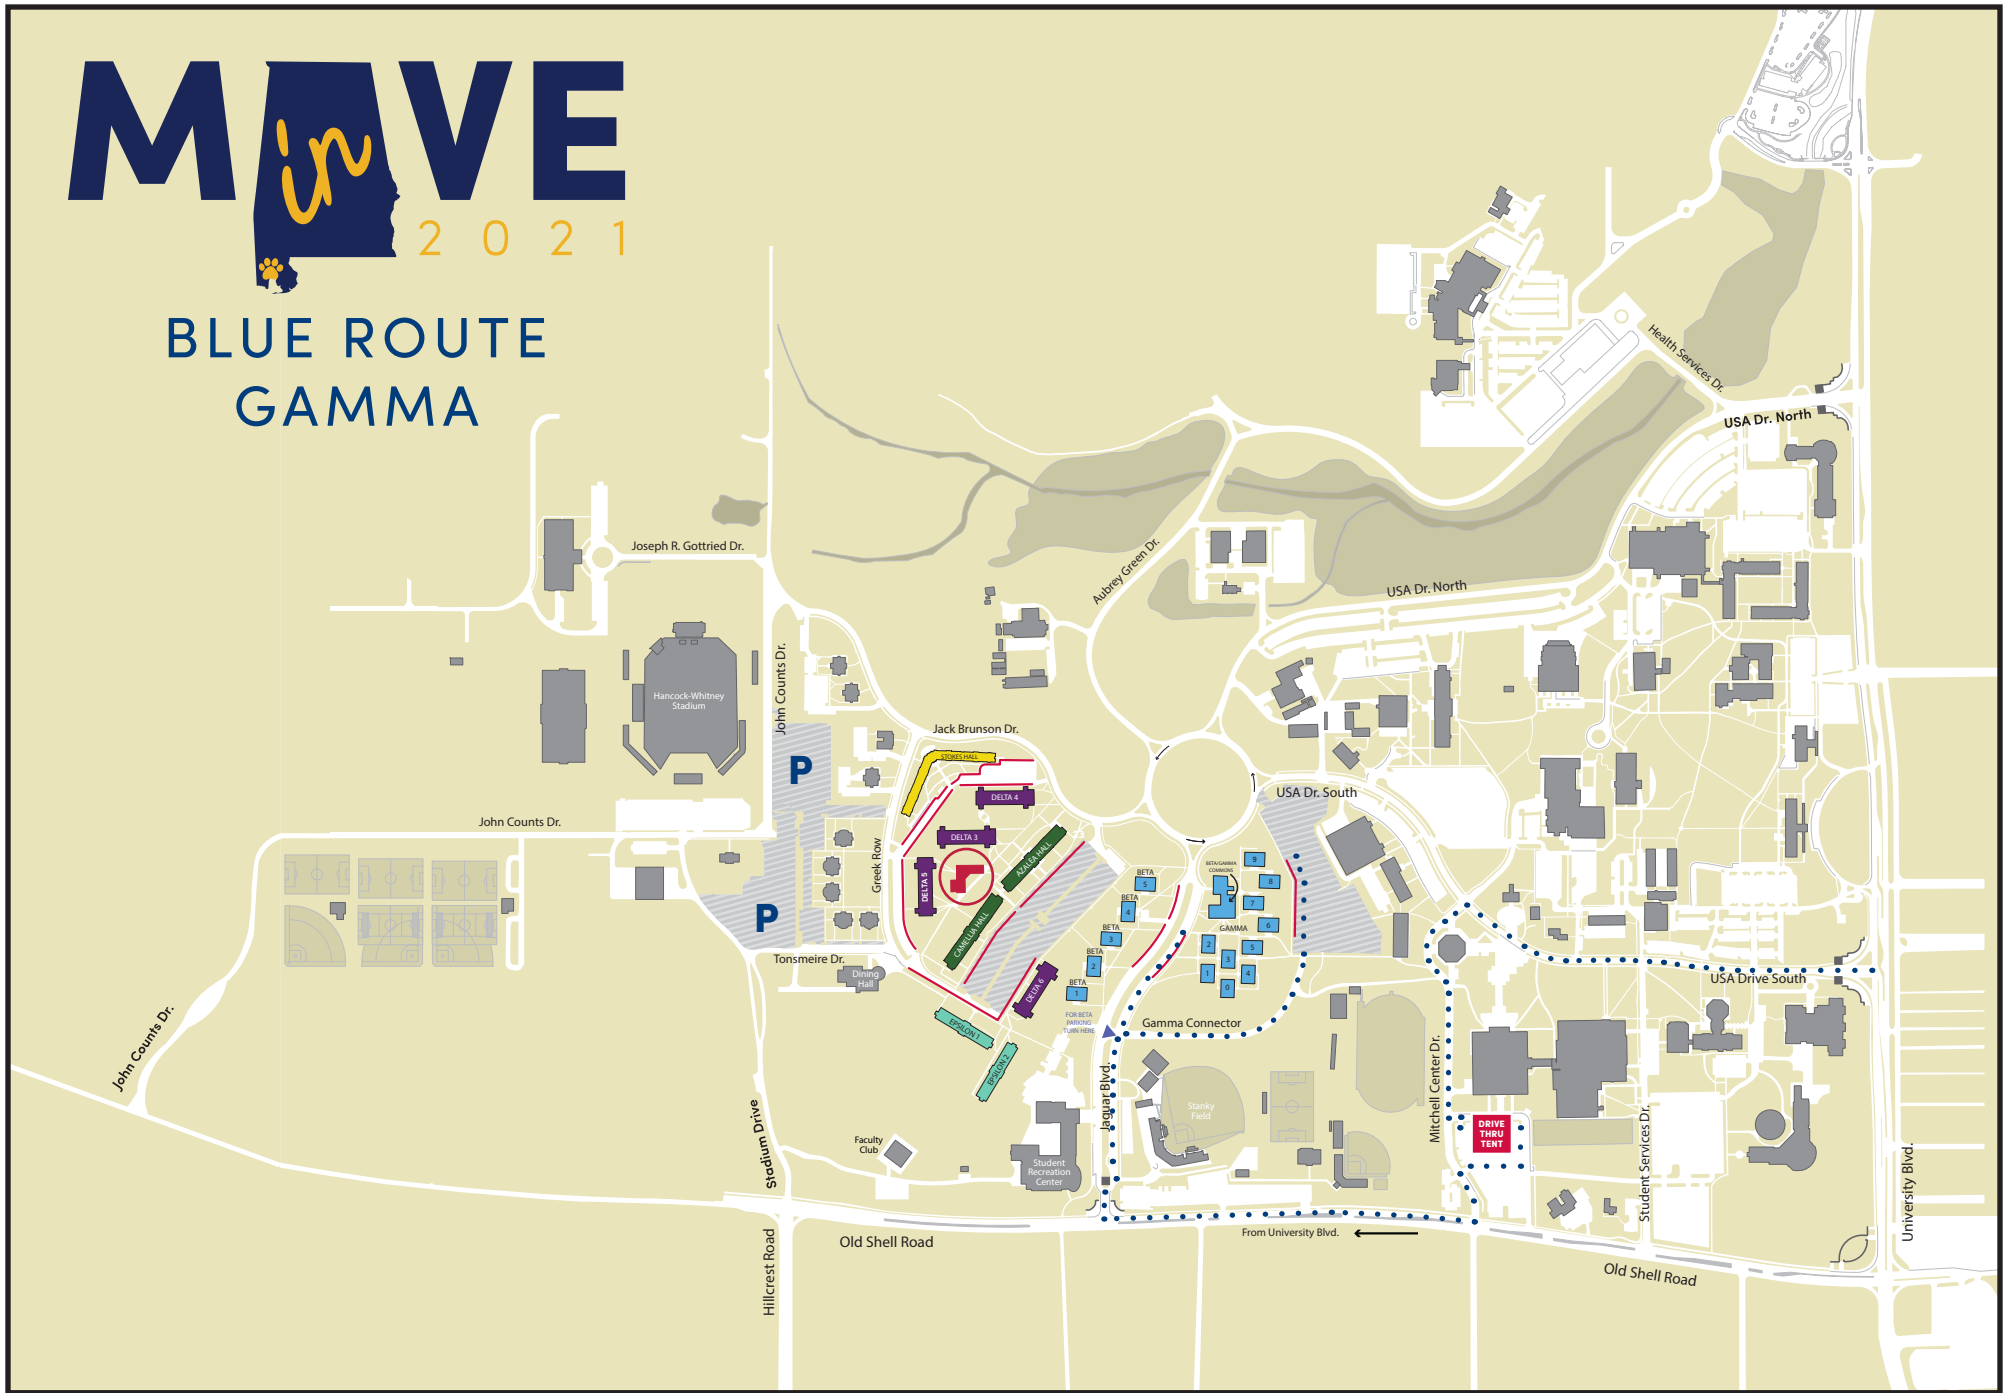

# M*in*VE

2021

## BLUE ROUTE GAMMA

 Central Housing Office

 Driving Route

 Drive-Thru Tent

 Designated Parking Zone

 Unloading Zone