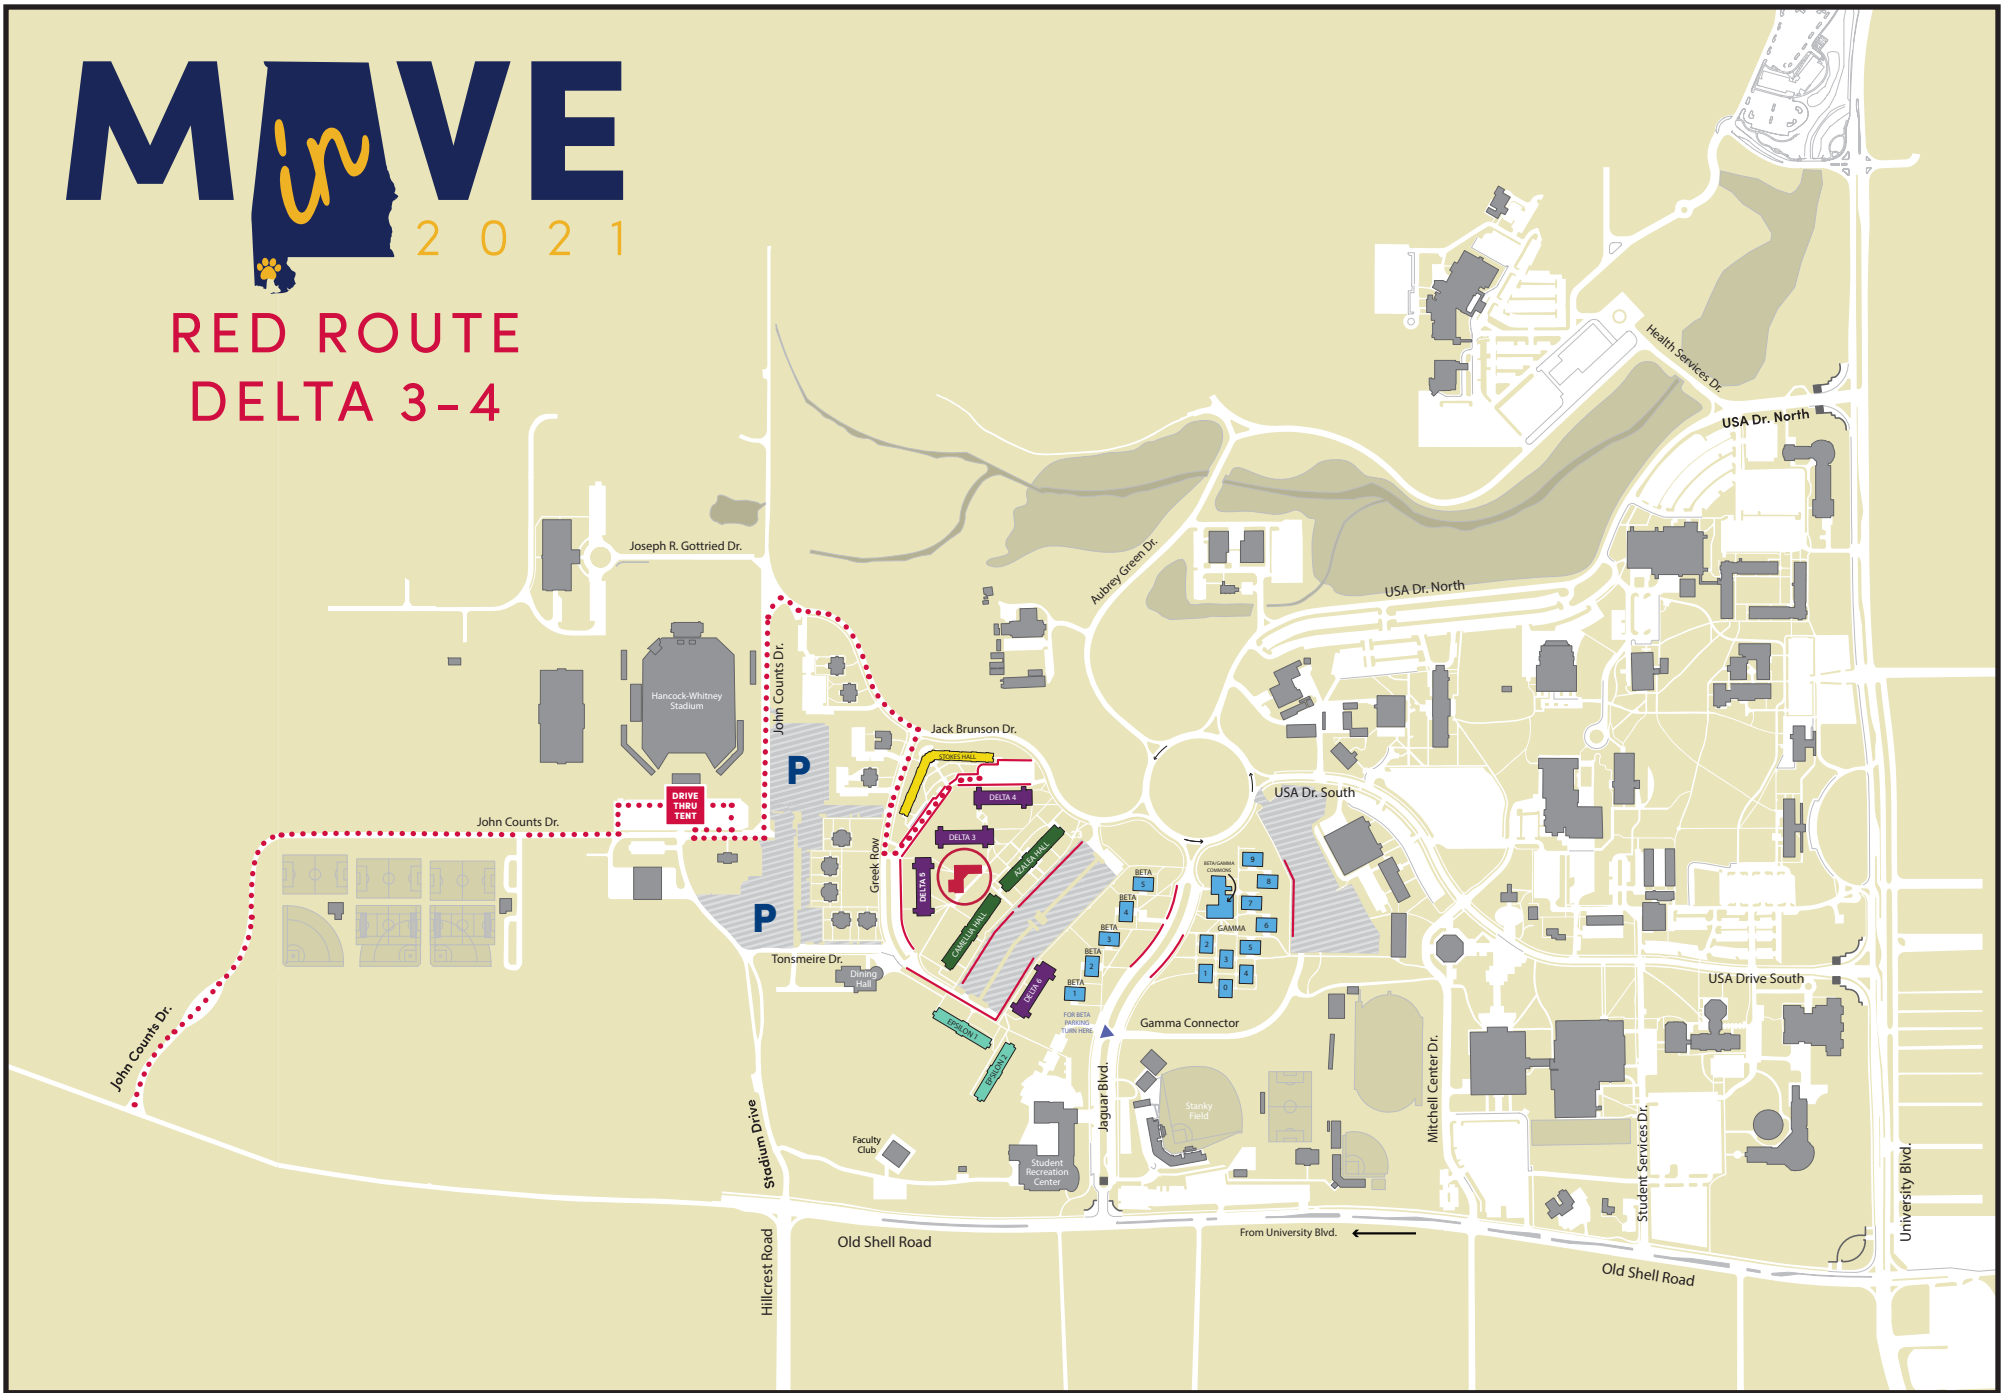

M in VE

2021

RED ROUTE DELTA 3-4

 Central Housing Office

 Driving Route

 Drive-Thru Tent

 Designated Parking Zone

 Unloading Zone