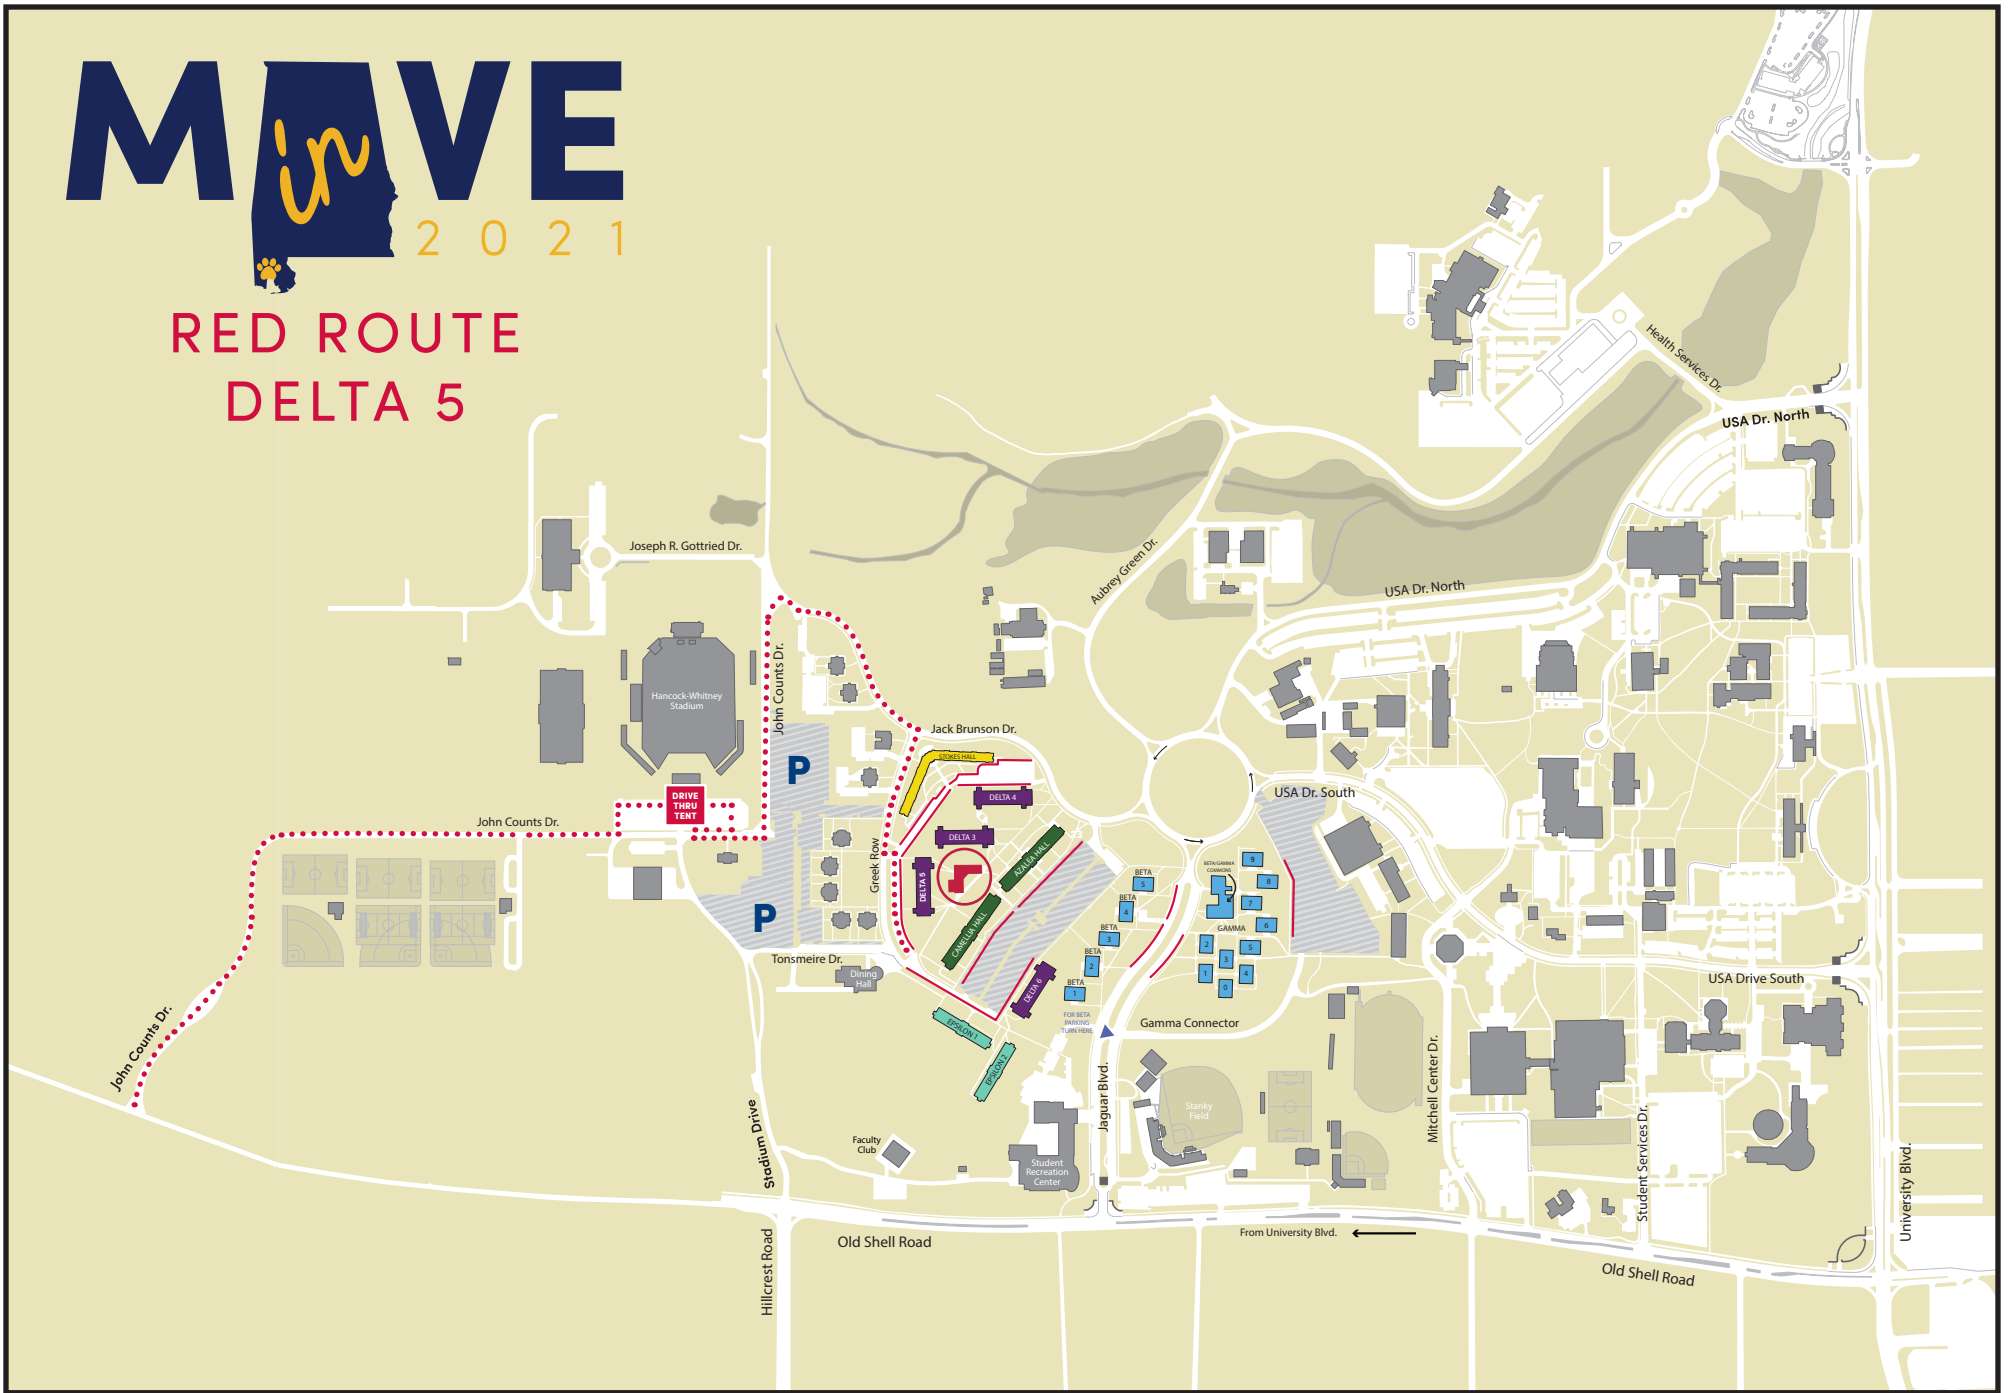

# M*in*VE

2021

## RED ROUTE DELTA 5

- 
Central Housing Office
- 
Driving Route
- 
Drive-Thru Tent
- 
Designated Parking Zone
- 
Unloading Zone