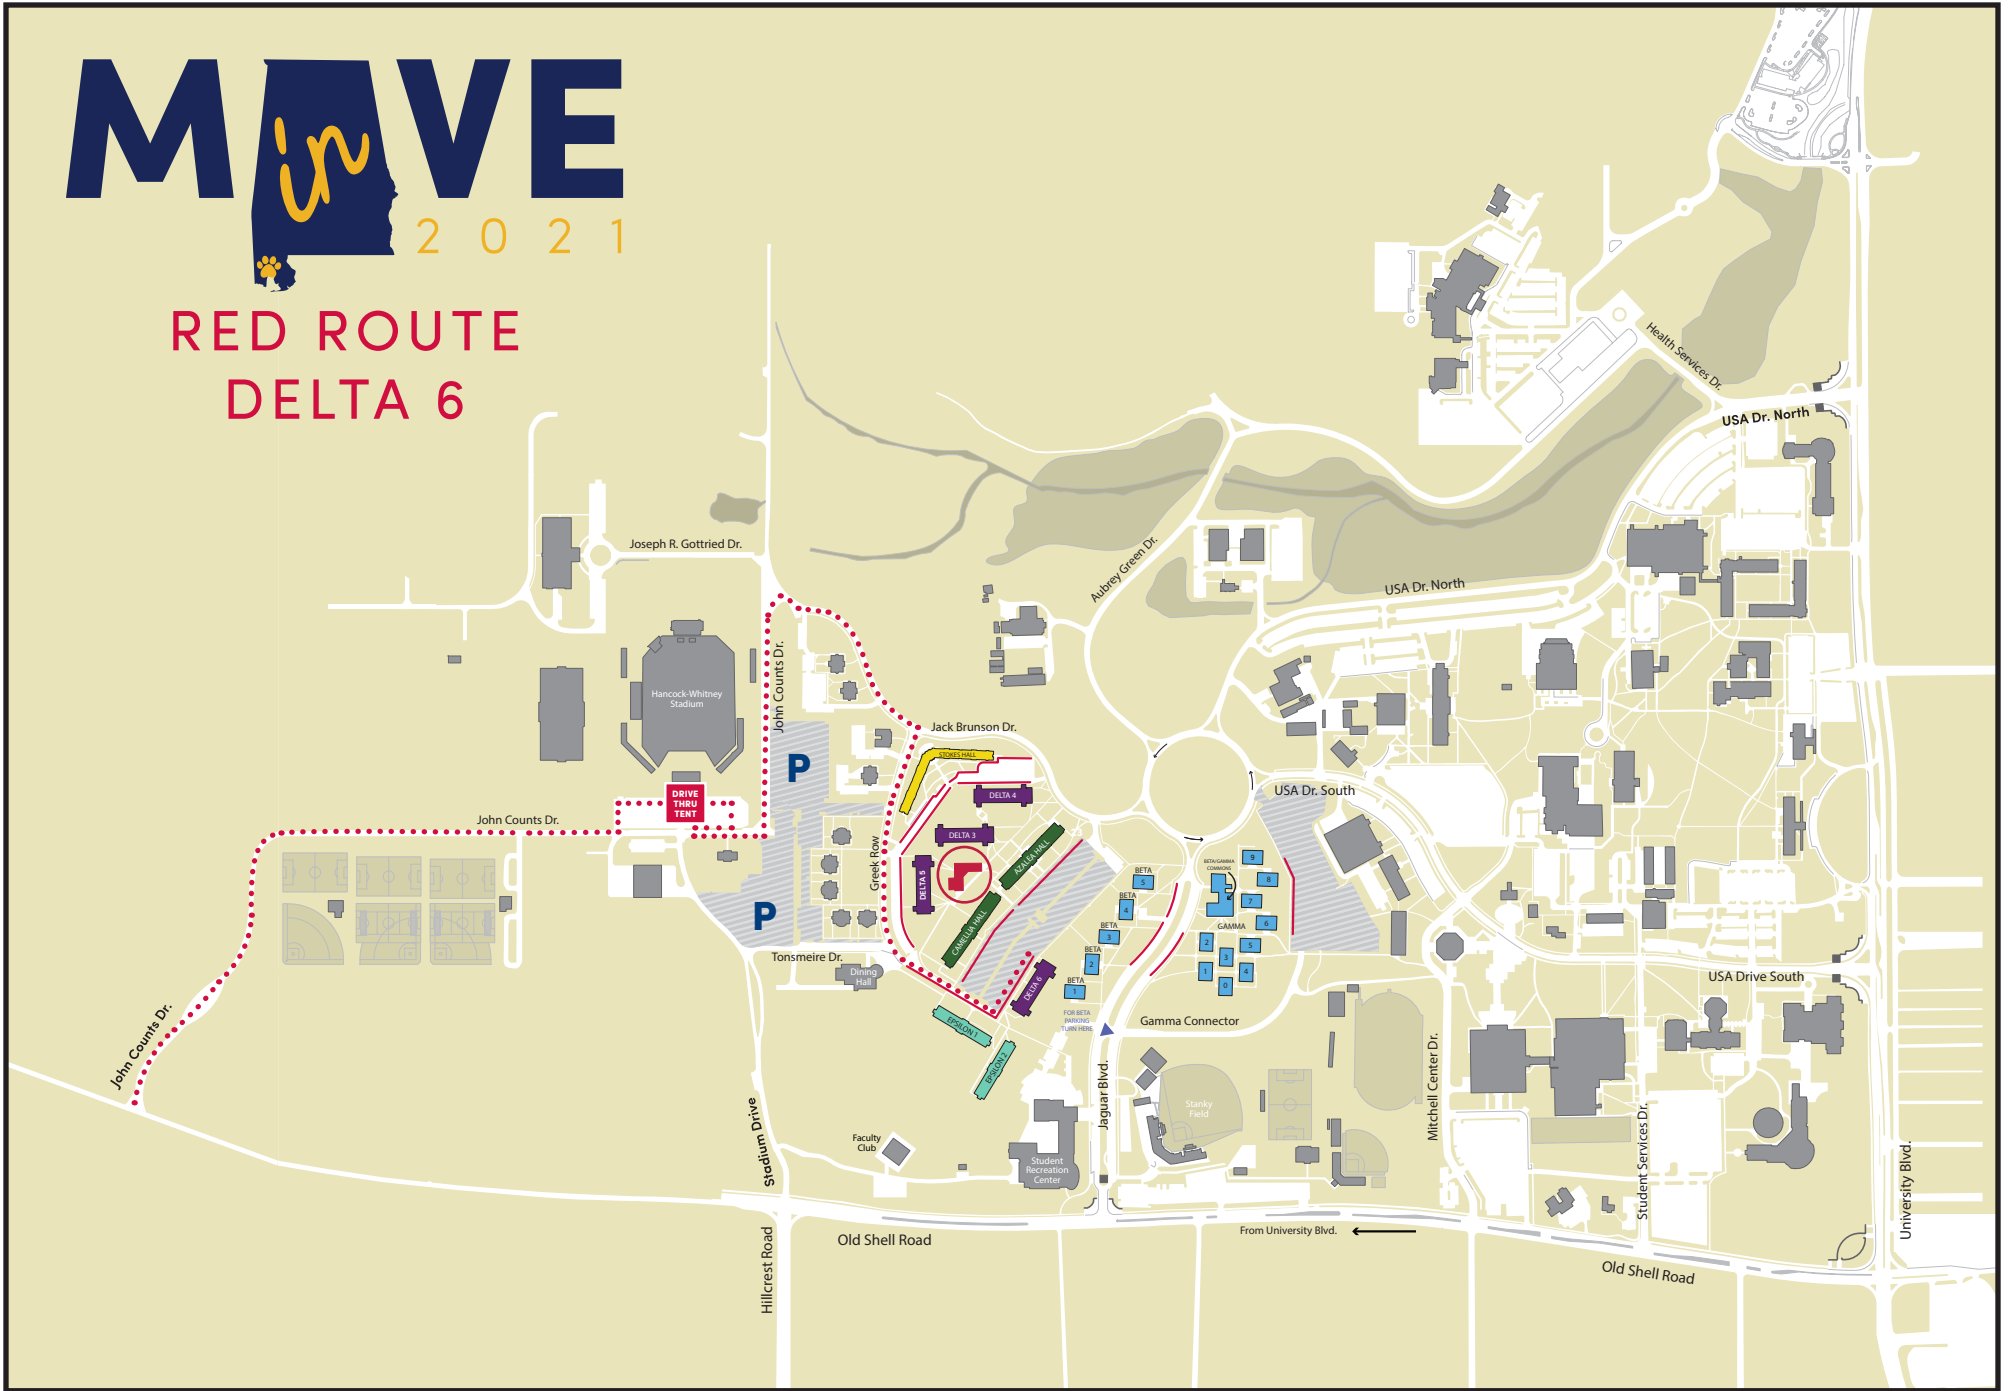

M*in*VE

2021

RED ROUTE DELTA 6

 Central Housing Office

 Driving Route

 DRIVE THRU TENT
Drive-Thru Tent

 Designated Parking Zone

 Unloading Zone