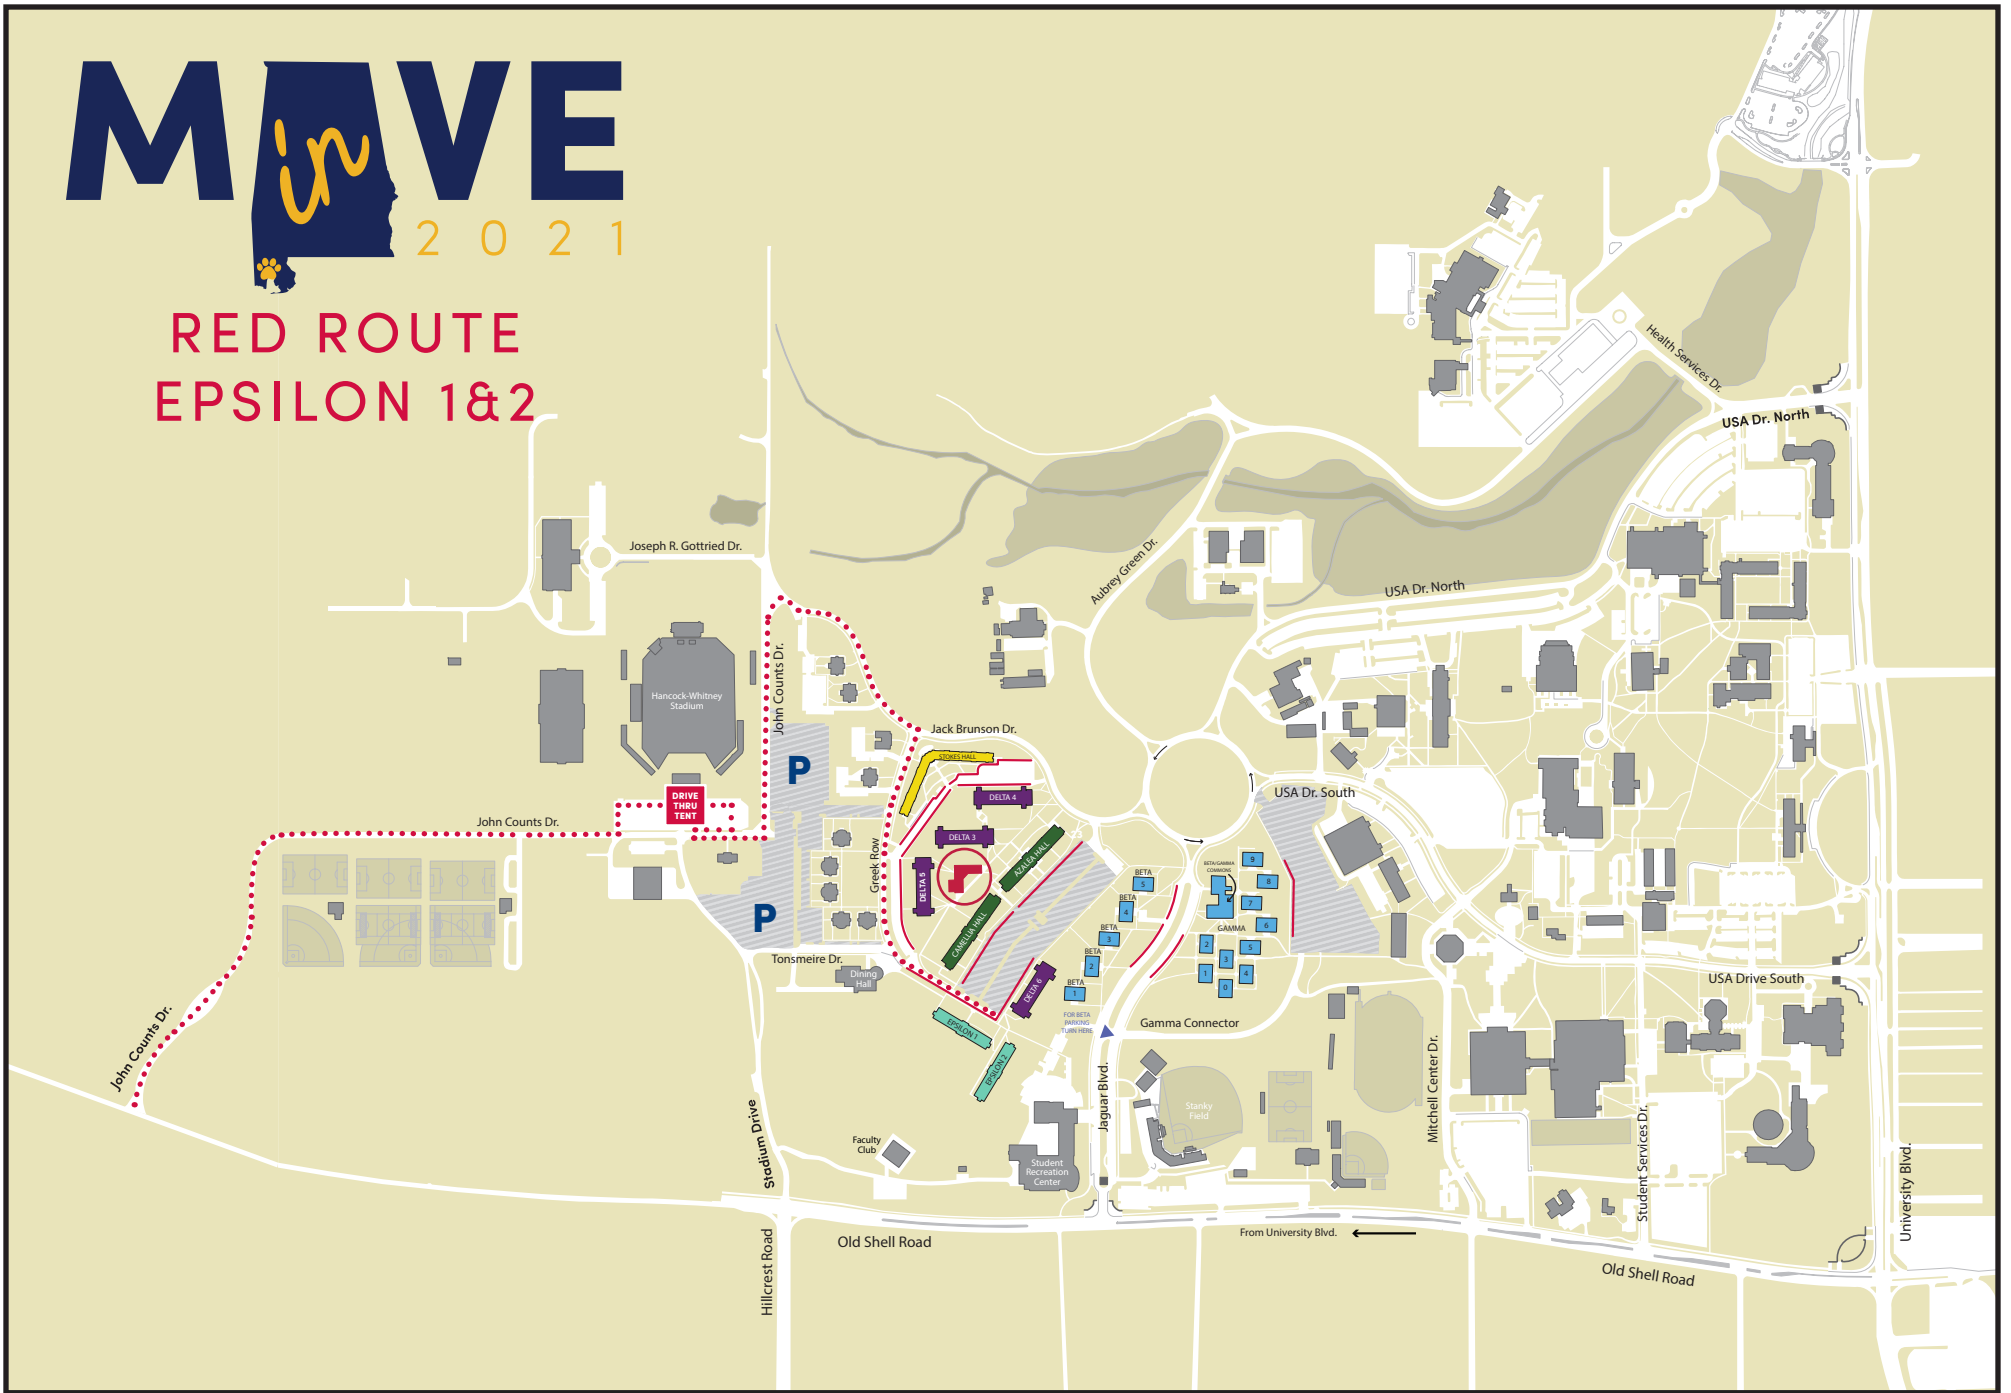

# RED ROUTE EPSILON 1&2

 Central Housing Office

 Driving Route

 DRIVE THRU TENT  
Drive-Thru Tent

 Designated Parking Zone

 Unloading Zone