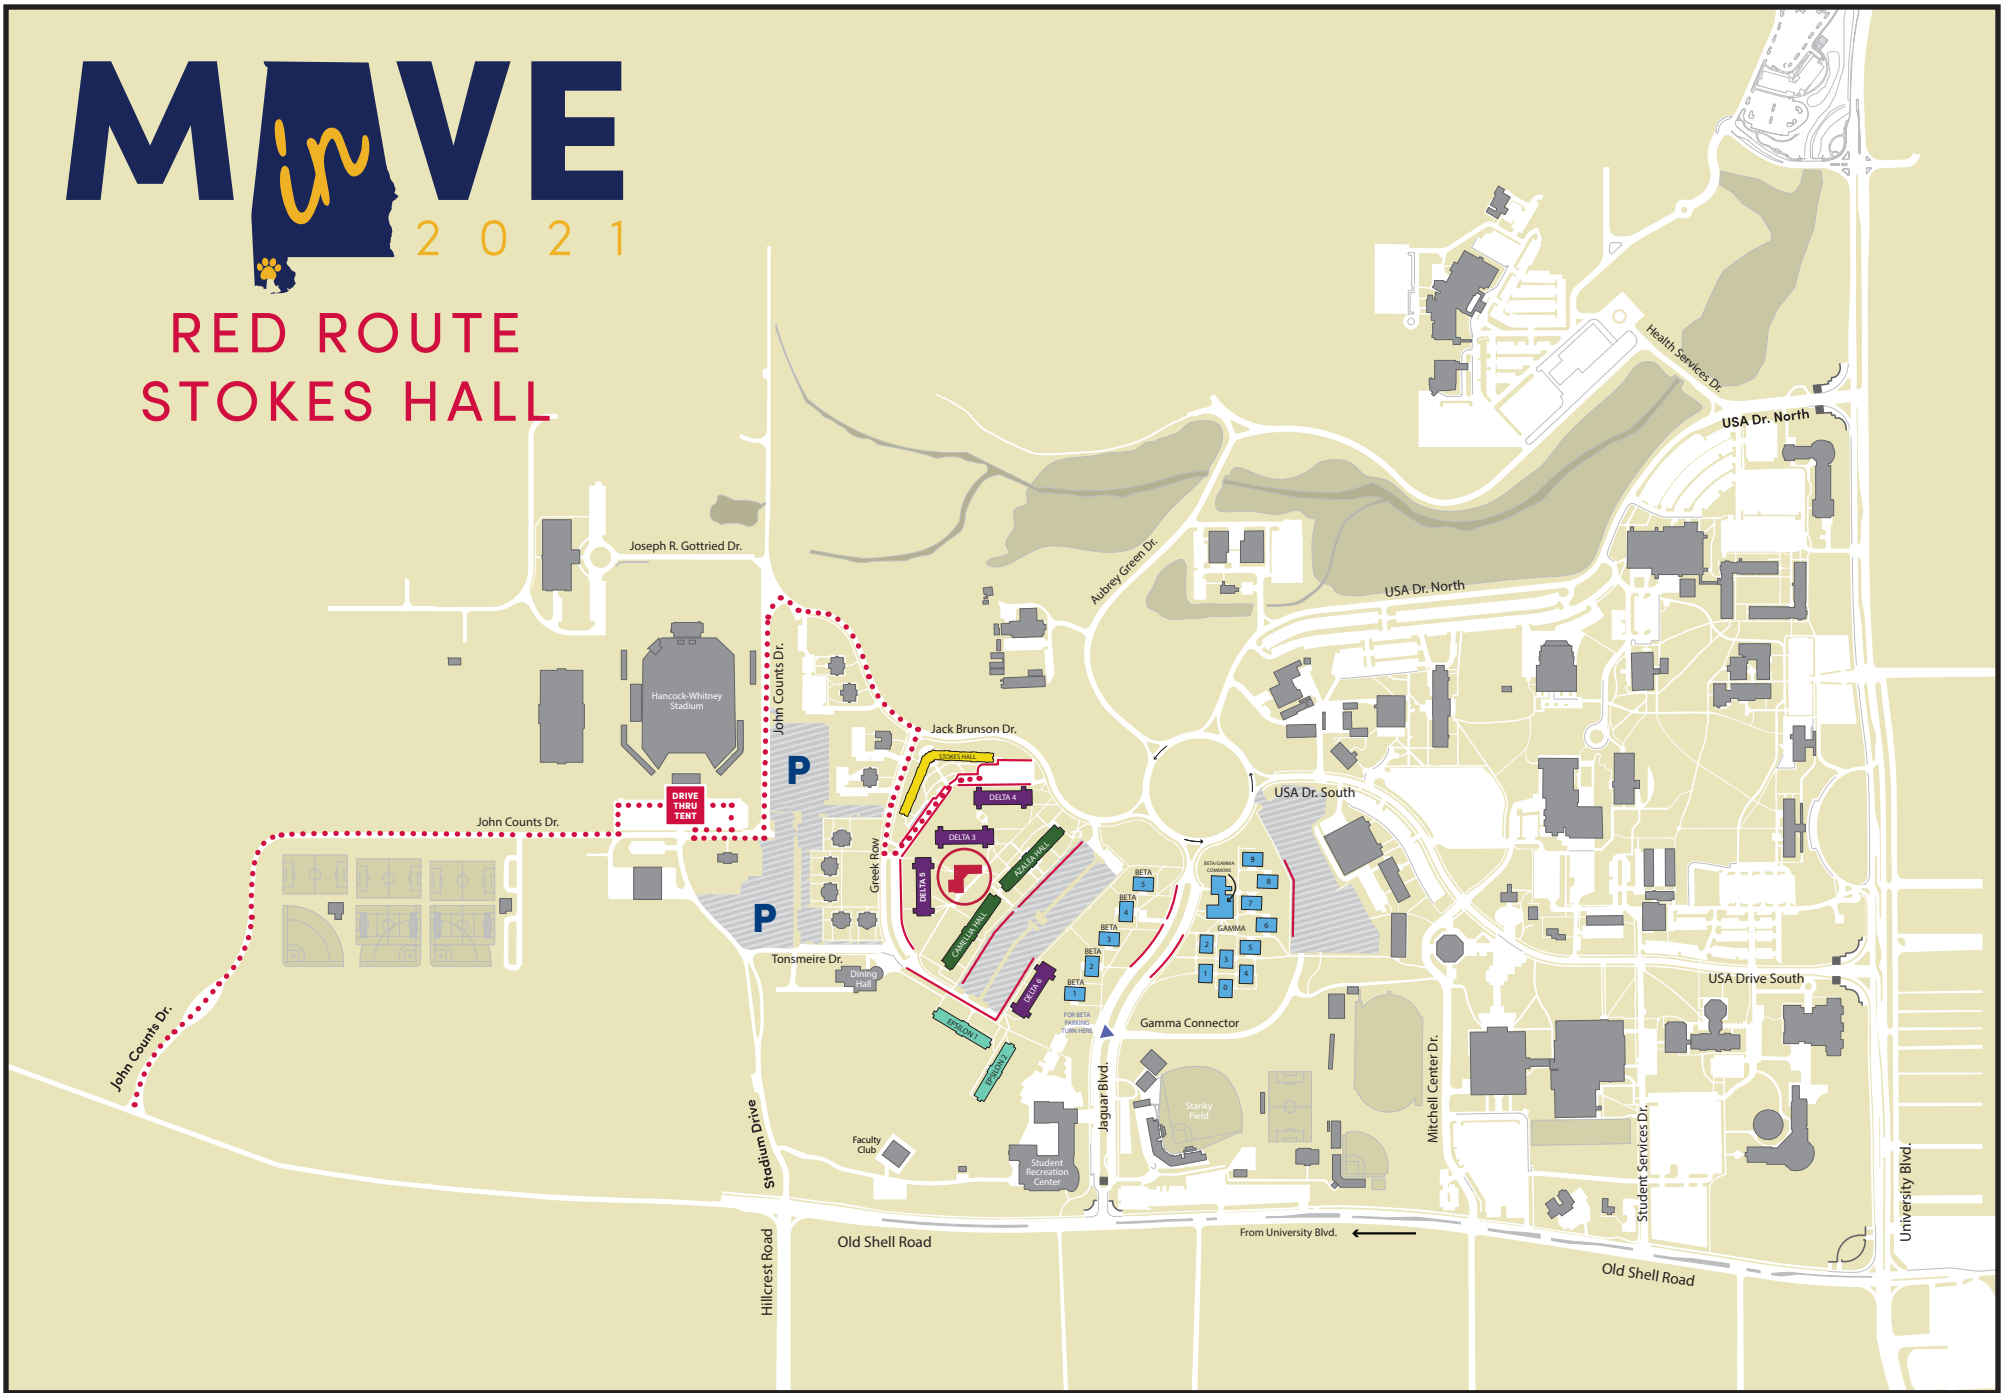

RED ROUTE STOKES HALL

Central Housing Office

Driving Route

Drive-Thru Tent

Designated Parking Zone

Unloading Zone